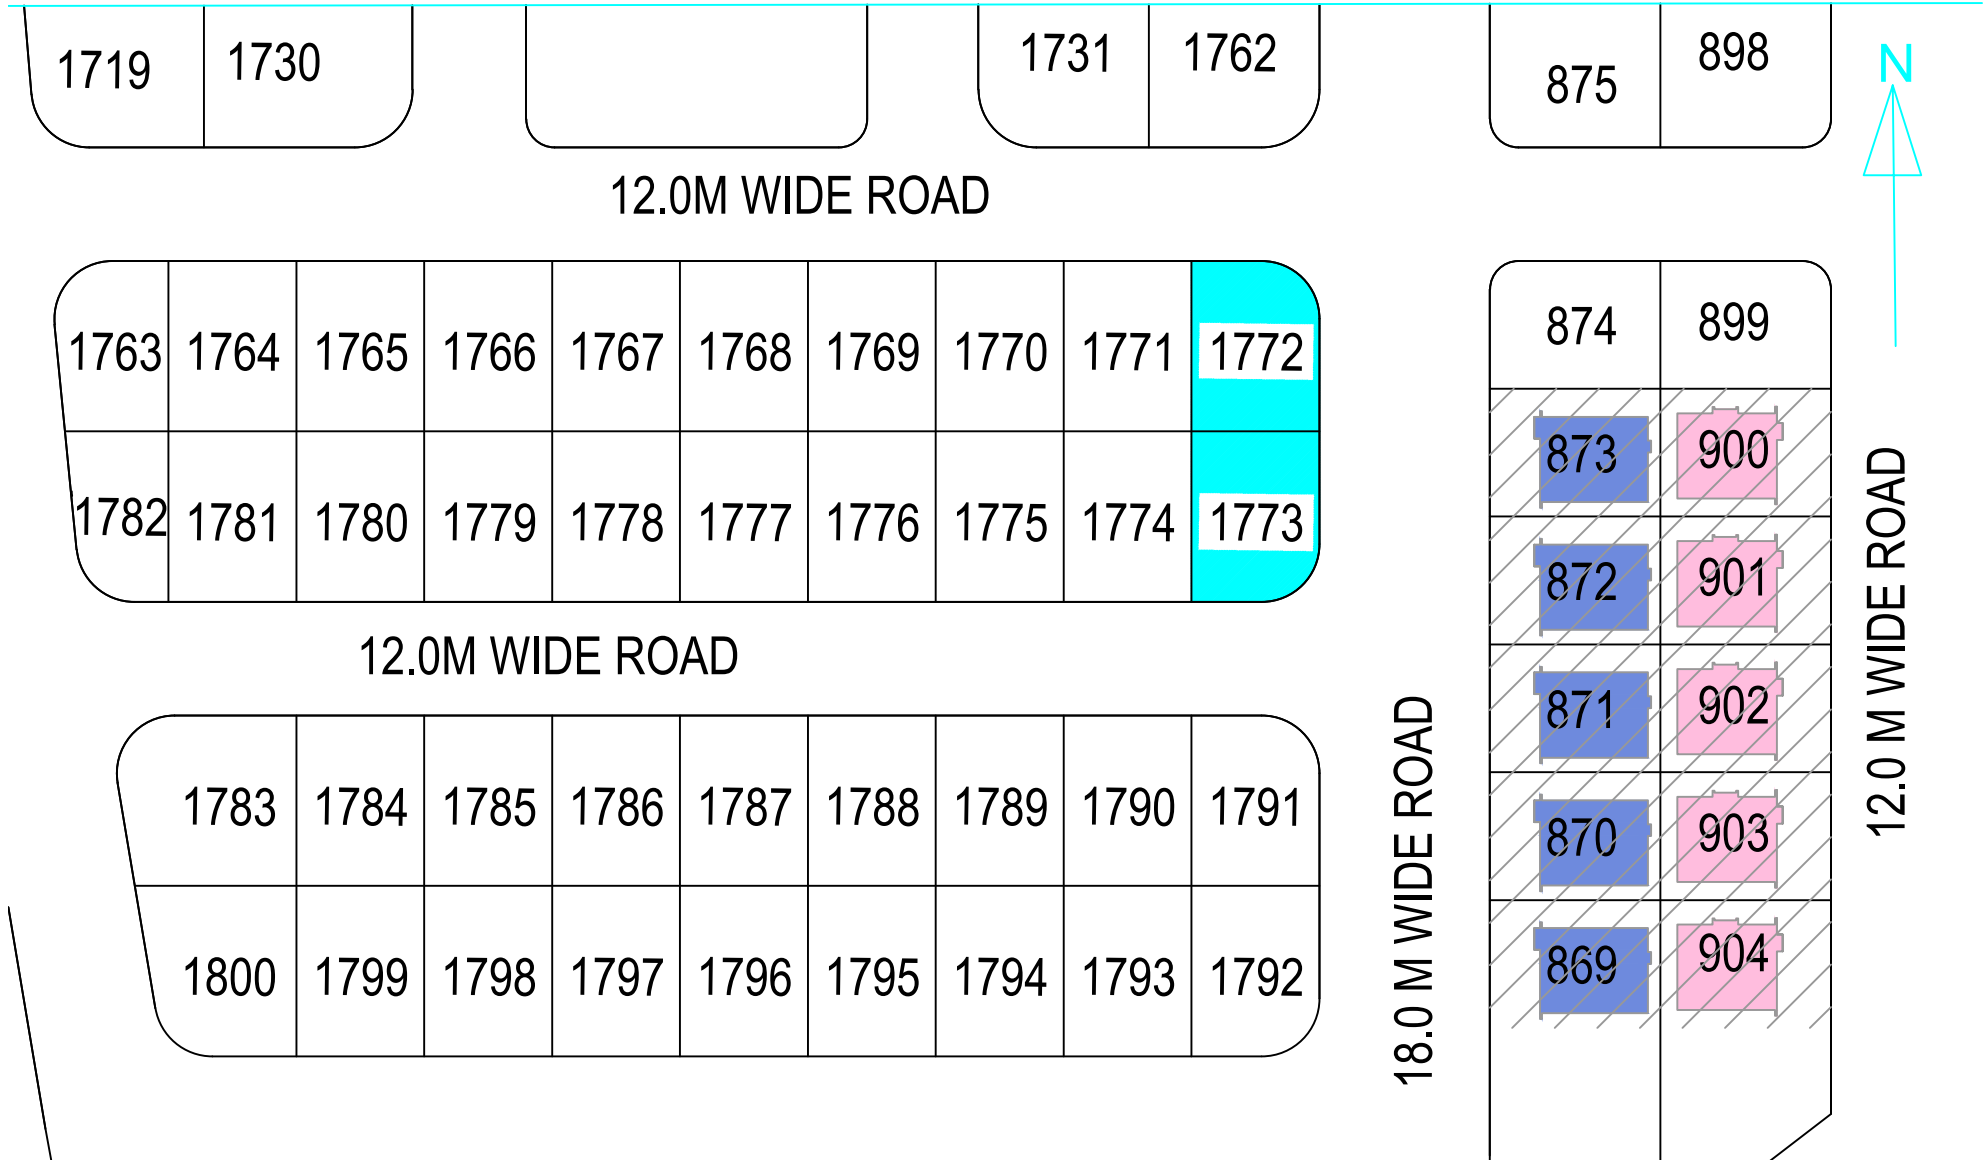

KARNATAKA HOUSING BOARD

SURYANAGAR PHASE - I LAYOUT PLAN

KARNATAKA HOUSING BOARD

SURYANAGAR PHASE - I LAYOUT PLAN

KARNATAKA HOUSING BOARD

SURYANAGAR PHASE - I LAYOUT PLAN

KARNATAKA HOUSING BOARD

SURYANAGAR PHASE - I LAYOUT PLAN

KARNATAKA HOUSING BOARD

SURYANAGAR PHASE - I LAYOUT PLAN

KARNATAKA HOUSING BOARD

SURYANAGAR PHASE - I LAYOUT PLAN